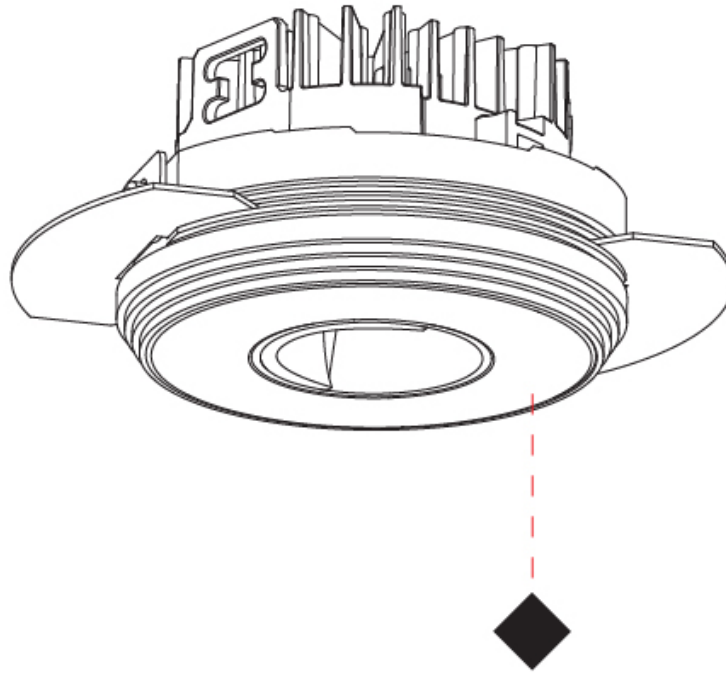

OIKO PRO ROUND WALLWASH TRIMLESS

A35876-

PROJECT

TYPE

SPECIFIER

QUANTITY

DATE